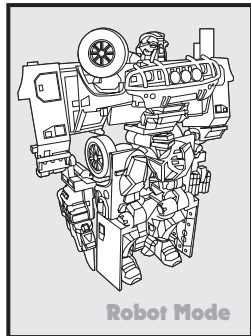

CHANGING TO ROBOT

TRANSFORMERS5.COM

Some poses may require hand support.

© 2006 DreamWorks LLC and Paramount Pictures Corporation
© 2006 Hasbro. All Rights Reserved.
TM & © denote U.S. Trademarks.
Manufactured under license from Tomly Company, Ltd.

P/N 6669480001

DREAMWORKS
PICTURES

Hummer H2 and all related Emblems and vehicle body designs are General Motors Trademarks used under license to Hasbro, Inc.

Not suitable for children under 3 years because of small parts – choking hazard.