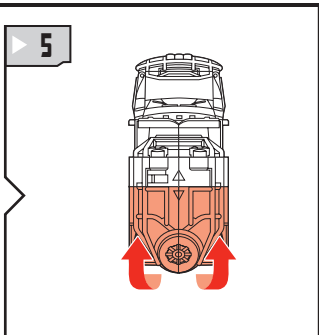

## Axe Attack AUTOBOT RATCHET™

TRANSFORMERS.COM

NOTE: Some parts are made to detach if excessive force is applied and are designed to be reattached if separation occurs. Adult supervision may be necessary for younger children.

### CHANGING TO VEHICLE

*Twist and release torso for robot punch!*

1. INSERT MISSILE.
2. PUSH BUTTON TO FIRE.

Vehicle Mode